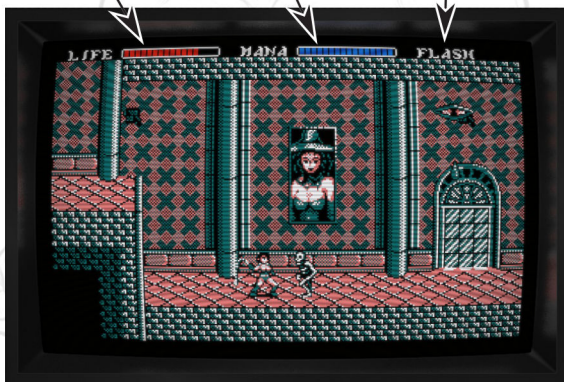

Start a game

The top part of the screen shows your location, progress and total time as well as your equipment level.

- Continue: Continues the game as described at the top of the screen.
- New Game: Resets the game and starts a new game.
- Password: Allows you to enter a password to continue a game.

The game screen

Life bar

Mana bar

Active spell

Note: When you destroy a monster or a projectile, you receive one Mana point.