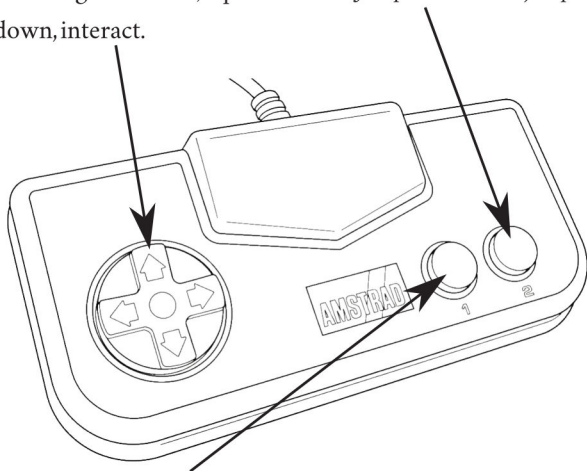

Controls

Directional cross (arrows)
move right and left, up and
down, interact.

Button 2 (CONTROL)
Jump and double jump.

Button 1 (SHIFT)

- Short press: Attack.
- Hold then release: Magic attack.
- Hold and direction: Spell selection.

Start a game

The top part of the screen shows your location, progress and total time as well as your equipment level.

- Continue: Continues the game as described at the top of the screen.
- New Game: Resets the game and starts a new game.
- Password: Allows you to enter a password to continue a game.

The game screen

Life bar

Mana bar

Active spell

Note: When you destroy a monster or a projectile, you receive one Mana point.