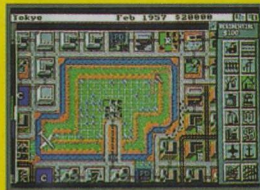

BEST ENTERTAINMENT PROGRAM OF THE YEAR 1989
Software Publisher Association

BEST SIMULATION PROGRAM OF THE YEAR 1989
Software Publisher Association

TILT D'OR DU JEU LE PLUS INNOVATEUR
Tilt Magazine

BEST COMPUTER STRATEGY GAME 1989
Video Games and Computer Entertainment

BEST EDUCATIONAL PROGRAM OF THE YEAR 1989
S.P.A.

BEST EDUCATIONAL PROGRAM AWARD 1990
European Computer Leisure

SIM CITY

More than a simple game, a real phenomenon which will allow you to take the destiny of the world's greatest cities in hand!

Build factories, roads, houses, airports, organize traffic, bulldoze entire districts, balance your budget, collect taxes... it's up to you to be brilliant and cunning. If you are able to deal with tornadoes, floods, earthquakes and other disasters, you will then see in real time your city grow and flourish, and your contented population thrive.

▲ Available on MACINTOSH, PC and compatibles, AMIGA, C64 and soon ATARI ST-STE, AMSTRAD and SPECTRUM

SIM CITY TERRAIN EDITOR, ARCHITECTURE 1 & 2

THE COMPLEMENTS OF SIM CITY THAT YOU'VE GOT TO GET! With TERRAIN EDITOR, you will plan your city down to the smallest details. With ARCHITECTURE 1 & 2, you will construct cities in Ancient Asia, the Wild West, Europe of the 21st century and even on the moon!

INFOGRAAMES